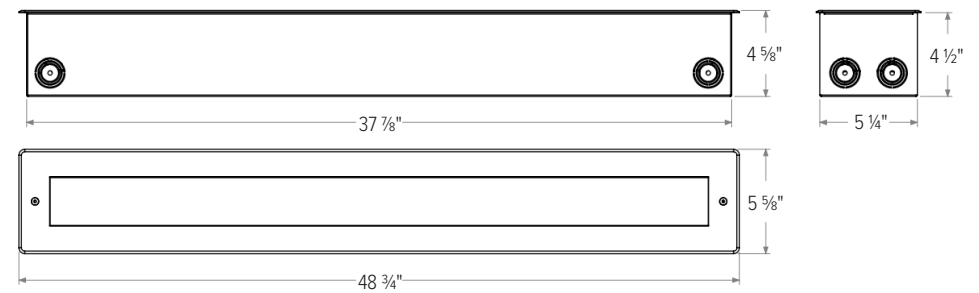

PARADE L RECESSED

RGBW

DESCRIPTION

PARADE L recessed linear luminaires are available in two or three foot lengths. Each model features premium quality high-brightness LEDs and a comprehensive selection of eight light distributions. Standard built-in programming capabilities include standalone or master-satellite configurations without the use of external control systems, or operation by remote DMX512 control systems. Recessed housing, trim, and hardware are stainless steel.

¹Unless an RDM compatible control is used, one IR-CONFIG-REMOTE must always be purchased with one or more DMX/RDM luminaires in order to access DMX addressing.

PARADE L RECESSED

RGBW

		PARADE L2 RECESSED	PARADE L3 RECESSED
PHYSICAL	HOUSING	Extruded Aluminum	
	LENS	Tempered Glass	
	DRIVER LOCATION	Integral	
	DIMENSIONS (LUMINAIRE + BACK BOX)	26 3/4" L x 5 5/8" W x 4 1/2" H	38 3/4" L x 5 5/8" W x 4 5/8" H
	WEIGHT	15.2 Pounds	21 Pounds
	OPERATING TEMPERATURE	-40°F to 122°F (-40°C to 50°C)	

DIMENSIONS

All dimensions are shown in inches unless otherwise noted.

PARADE L2 RECESSED
Luminaire Dimensions

PARADE L2 RECESSED
Back Box Dimensions

PARADE L3 RECESSED
Luminaire Dimensions

PARADE L3 RECESSED
Back Box Dimensions