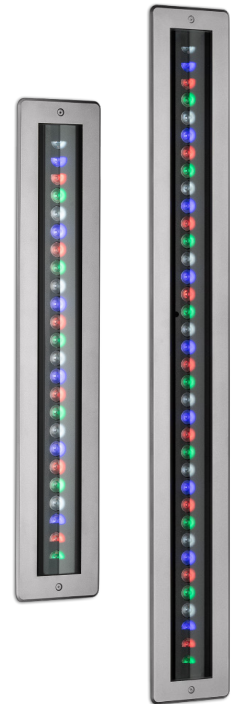

PARADE L RECESSED

RGBW

DESCRIPTION

PARADE L recessed linear luminaires are available in two or three foot lengths. Each model features premium quality high-brightness LEDs and a comprehensive selection of eight light distributions. Standard built-in programming capabilities include standalone or master-satellite configurations without the use of external control systems, or operation by remote DMX512 control systems. Recessed housing, trim, and hardware are stainless steel.

IP67/ IK10 /  / 

Date: _____ Type: _____ Catalog Number: _____

Project Name: _____

ORDERING INFORMATION

LUMINAIRE						
MODEL	CCT	CONTROL	CABLE	VOLTAGE	OPTIC	OPTION
PDL2R Parade L2 Recessed- 2' Length	RGBW30K RGBW (3000K White)	DMX-RDM DMX-RDM	M Monocable only (19.7")	UNV 120-277v	SP Spot 8°	LVR Internal Honeycomb Louver
PDL3R Parade L3 Recessed- 3' Length	RGBW40K RGBW (4000K White)				NB Narrow 10°	
PDL2RPE Parade L2 Recessed Polar Edition- 2' Length					MB Medium 26°	
PDL3RPE Parade L3 Recessed Polar Edition- 3' Length					WB Wide 40°	
					EW Extra Wide 58°	
					ELH Elliptical 42° x 11°	
					ELWH Elliptical Wide 40° x 24°	
					WW Wall Wash 36° x 15° (5° Incline)	

¹Unless an RDM compatible control is used, one IR-CONFIG-REMOTE must always be purchased with one or more DMX/RDM luminaires in order to access DMX addressing.

PARADE L RECESSED

RGBW

		PARADE L2 RECESSED	PARADE L3 RECESSED
PHYSICAL	HOUSING	Extruded Aluminum	
	LENS	Tempered Glass	
	DRIVER LOCATION	Integral	
	DIMENSIONS (LUMINAIRE + BACK BOX)	26 3/4" L x 5 5/8" W x 4 1/2" H	38 3/4" L x 5 5/8" W x 4 5/8" H
	WEIGHT	15.2 Pounds	21 Pounds
	OPERATING TEMPERATURE	-40°F to 122°F (-40°C to 50°C)	