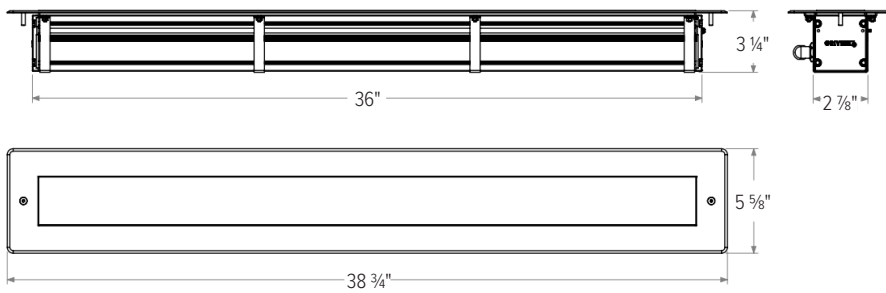

DIMENSIONS

All dimensions are shown in inches unless otherwise noted.

PARADE L2 RECESSED
Luminaire Dimensions

PARADE L2 RECESSED
Back Box Dimensions

PARADE L3 RECESSED
Luminaire Dimensions

PARADE L3 RECESSED
Back Box Dimensions