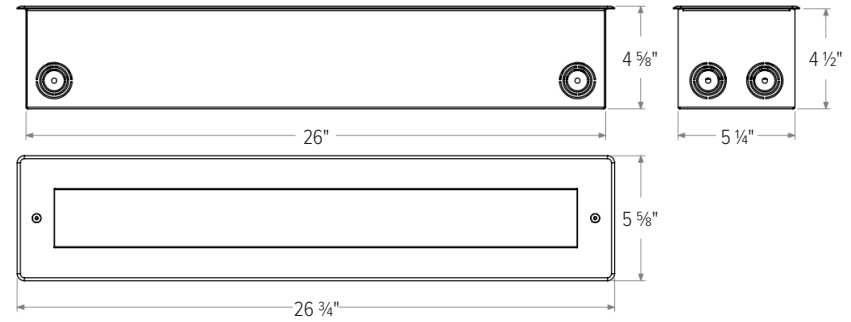

¹Unless an RDM compatible control is used, one IR-CONFIG-REMOTE must always be purchased with one or more DMX/RDM luminaires in order to access DMX addressing.

PARADE L RECESSED

RGBW

		PARADE L2 RECESSED	PARADE L3 RECESSED
PHYSICAL	HOUSING	Extruded Aluminum	
	LENS	Tempered Glass	
	DRIVER LOCATION	Integral	
	DIMENSIONS (LUMINAIRE + BACK BOX)	26 3/4" L x 5 5/8" W x 4 1/2" H	38 3/4" L x 5 5/8" W x 4 5/8" H
	WEIGHT	15.2 Pounds	21 Pounds
	OPERATING TEMPERATURE	-40°F to 122°F (-40°C to 50°C)	

PHOTOMETRIC	LED	RGBW (3000K or 4000K White)
	LUMEN MAINTENANCE	L80 > 70,000 Hours at 77°F*
	CRI	80 or 90 CRI

			PARADE L2 RECESSED				PARADE L3 RECESSED			
LIGHT DISTRIBUTIONS	DISTRIBUTION	BEAM ANGLE	RGBW 3000K		RGBW 4000K		RGBW 3000K		RGBW 4000K	
			LUMENS	EFFICACY	LUMENS	EFFICACY	LUMENS	EFFICACY	LUMENS	EFFICACY
			SPOT	8°	2024	53	2086	55	2462	42
NARROW	10°	1945	51	2005	53	2375	41	2448	42	
MEDIUM	26°	1952	51	2011	53	2383	41	2457	42	
WIDE	40°	1756	46	1809	48	2144	37	2210	38	
EXTRA-WIDE	58°	1374	36	1416	37	1677	29	1729	30	
ELLIPTICAL	42° X 11°	1822	48	1878	49	2224	38	2293	40	
ELLIPTICAL WIDE	40° X 24°	1676	44	1728	45	2047	35	2110	36	
WALL WASH	36° X 15° (5° INCLINE)	1761	46	1814	48	2150	37	2216	38	

DIMENSIONS

All dimensions are shown in inches unless otherwise noted.

PARADE L2 RECESSED
Luminaire Dimensions

PARADE L2 RECESSED
Back Box Dimensions

PARADE L3 RECESSED
Luminaire Dimensions

PARADE L3 RECESSED
Back Box Dimensions