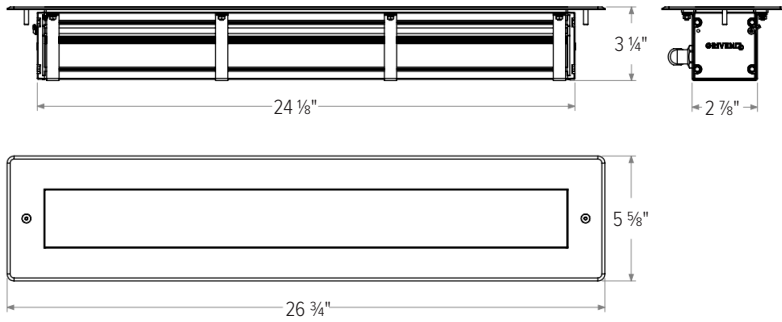

DIMENSIONS

All dimensions are shown in inches unless otherwise noted.

PARADE L2 RECESSED
Luminaire Dimensions